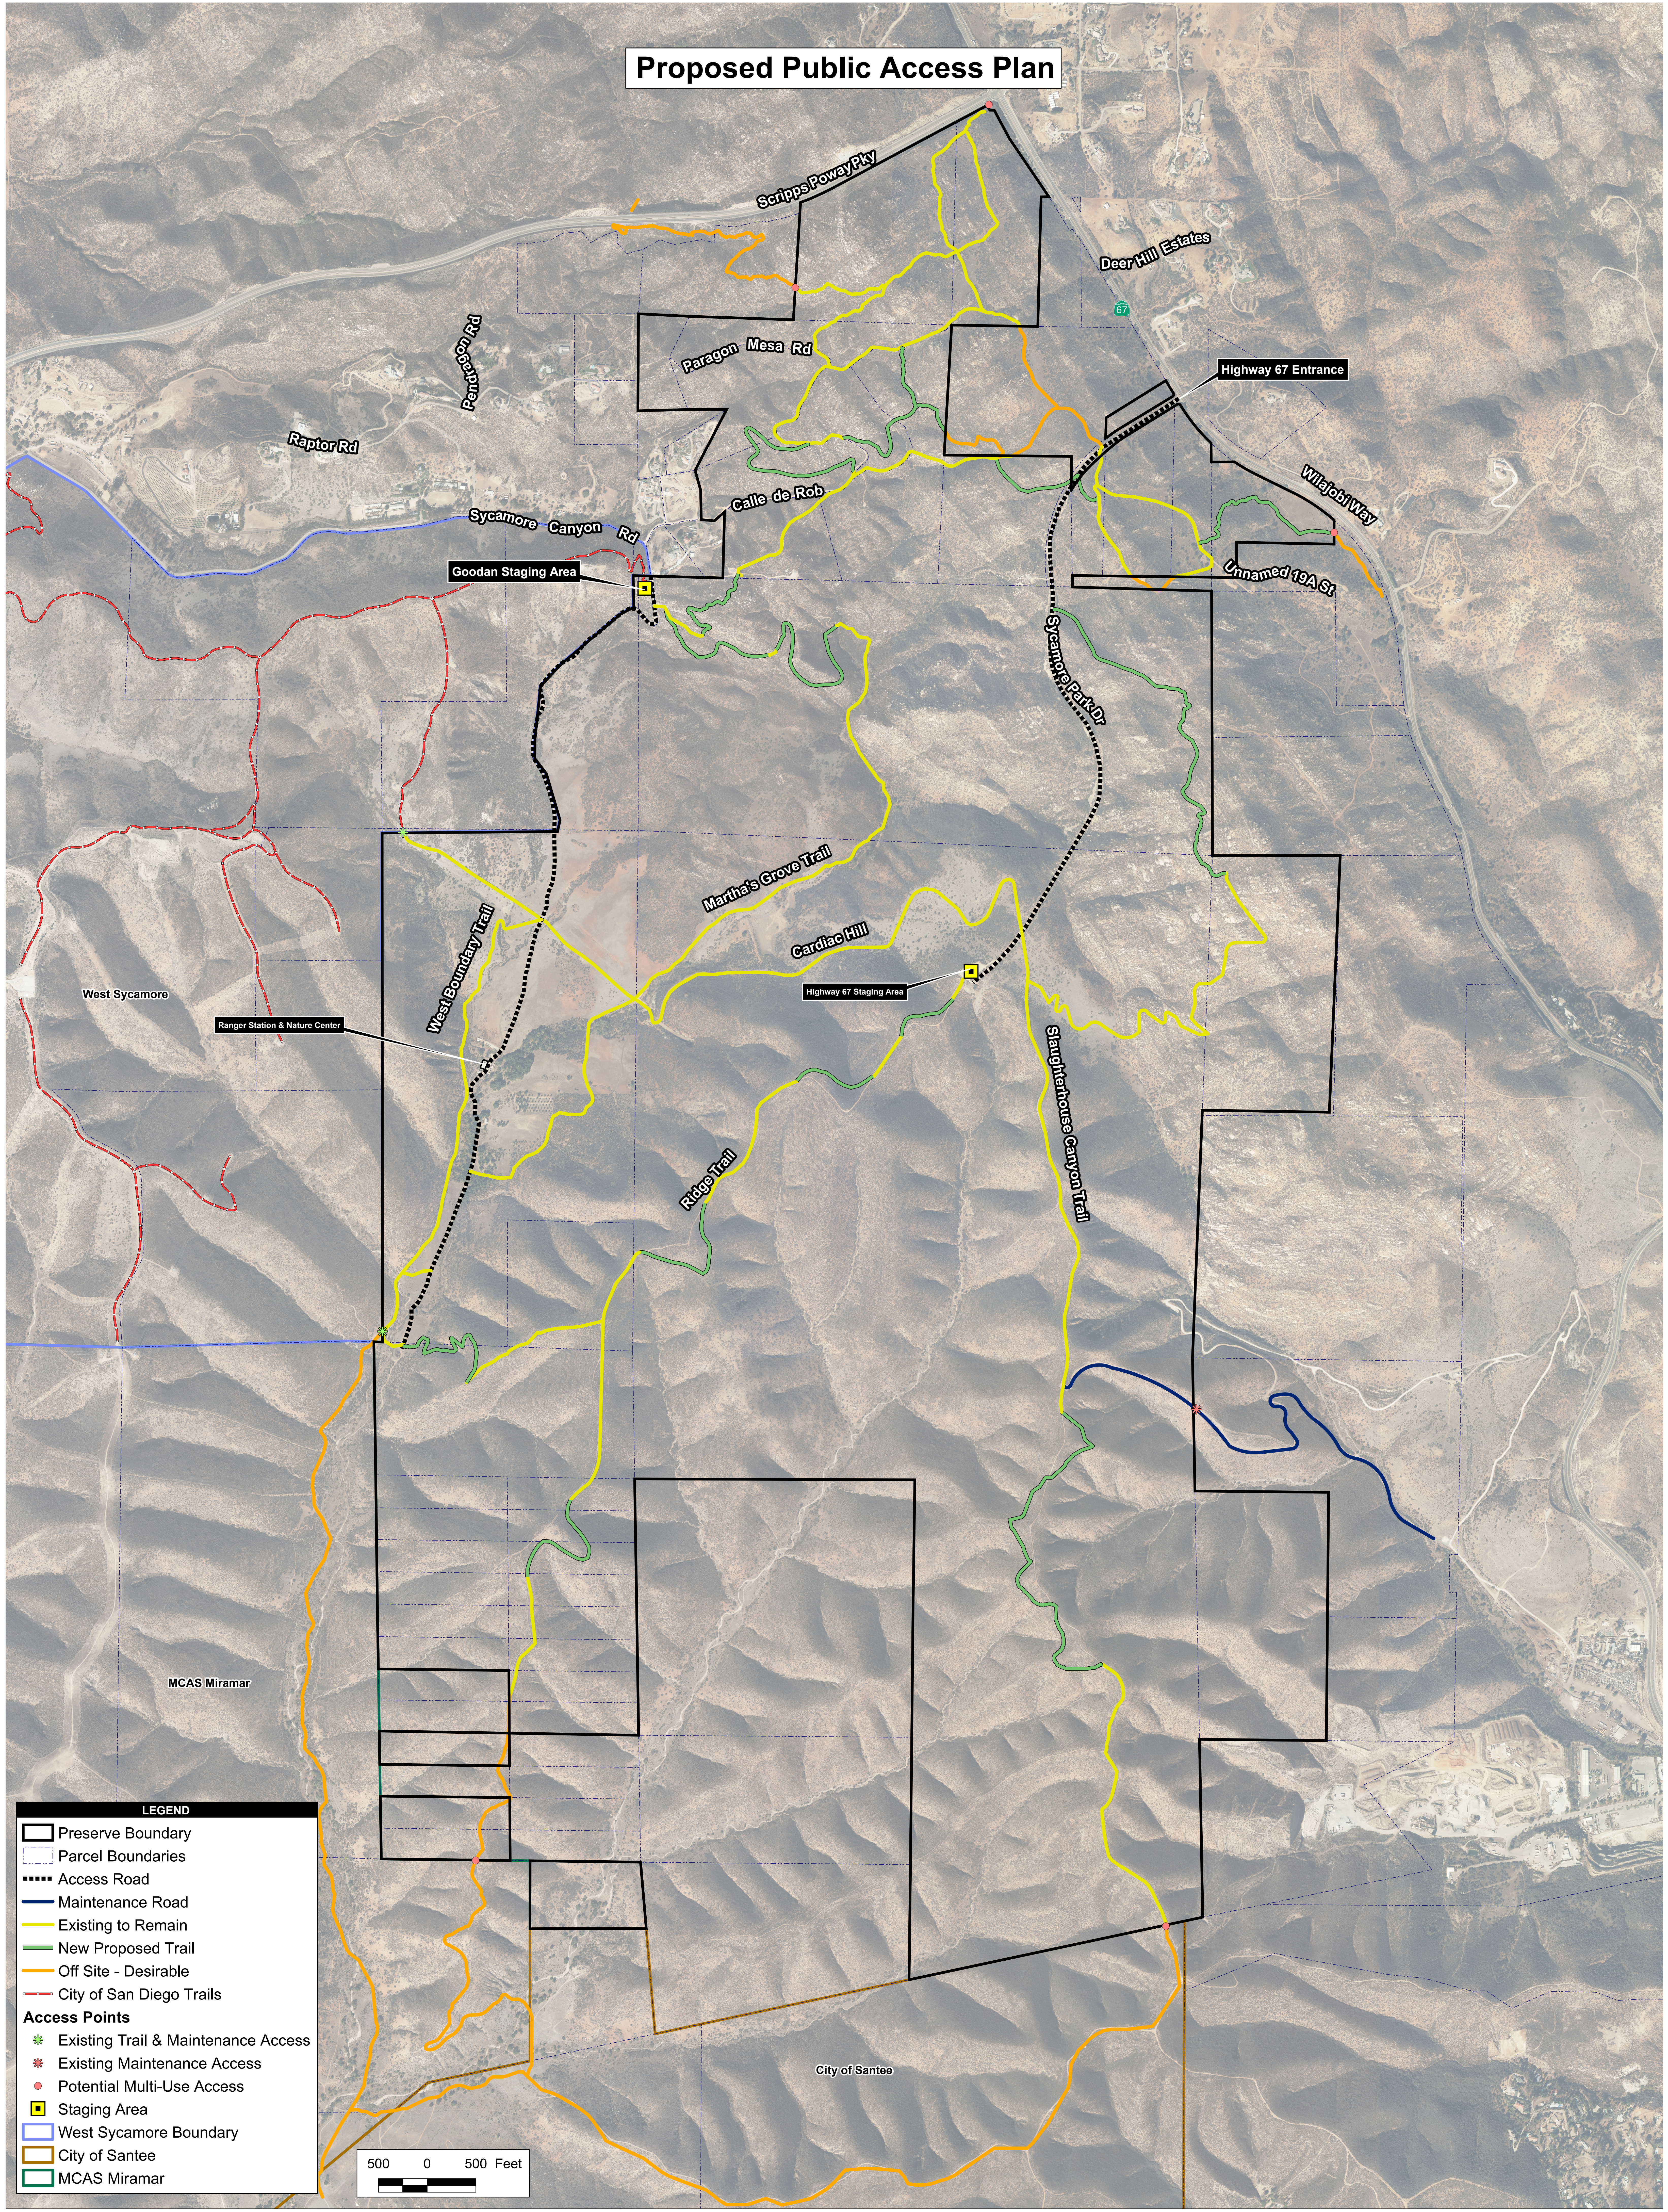

Proposed Public Access Plan

LEGEND

- Preserve Boundary
- Parcel Boundaries
- Access Road
- Maintenance Road
- Existing to Remain
- New Proposed Trail
- Off Site - Desirable
- City of San Diego Trails
- Access Points**
- * Existing Trail & Maintenance Access
- * Existing Maintenance Access
- Potential Multi-Use Access
- Staging Area
- West Sycamore Boundary
- City of Santee
- MCAS Miramar